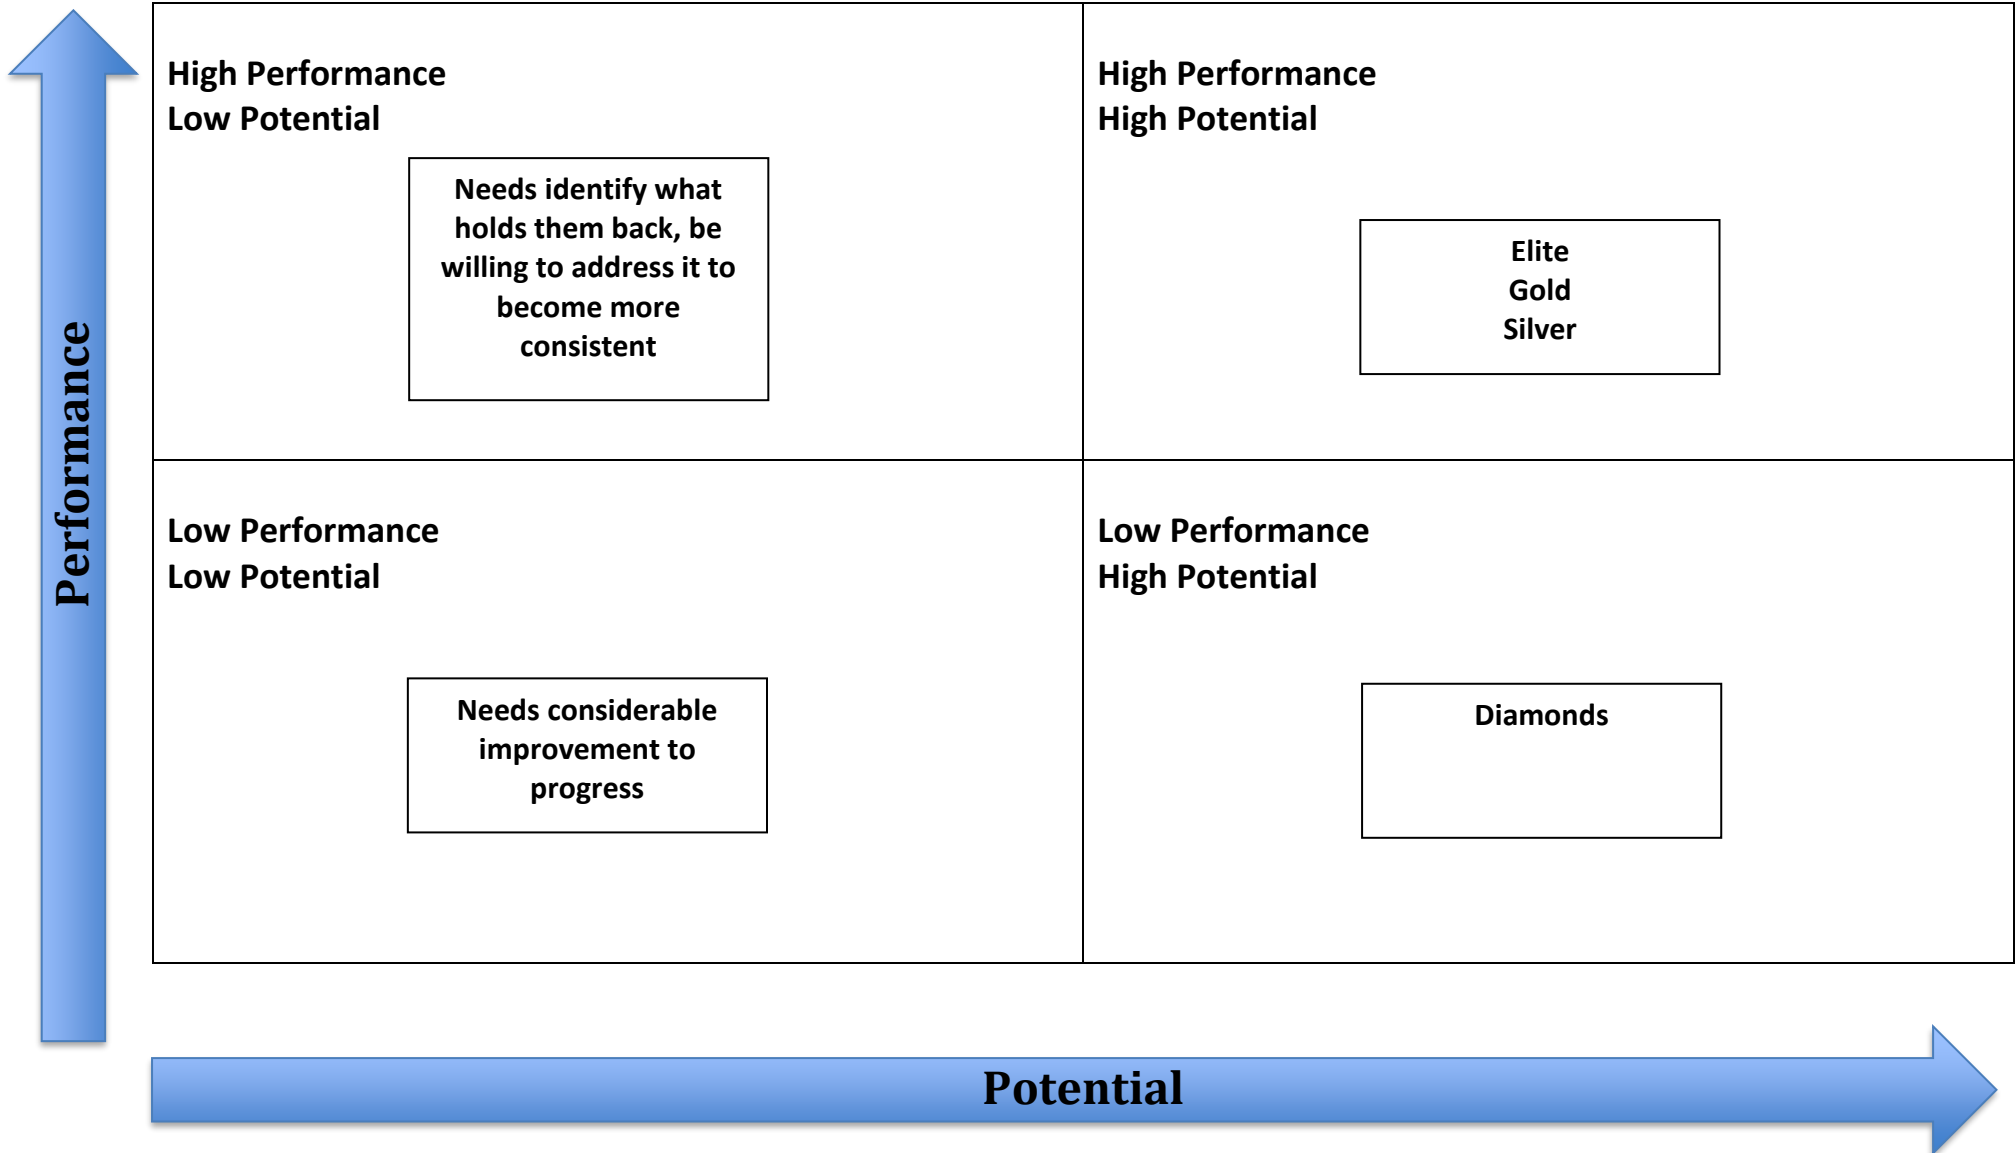

Youth Player Tracking

Performance v Potential

U11

	Elite U13 squad regional selection imminent Dominant club player	Gold U13 squad regional selection possible Dominant club player	Silver Junior Club Cricket Comfortable in squad with peers	Diamonds Rough stones that could shine!	Needs considerable improvement to progress
Bat	- - - -	- - - -	- - - -	- - - -	- - - -
Spin	- - - -	- - - -	- - - -	- - - -	- - - -
Seam	- - - -	- - - -	- - - -	- - - -	- - - -
Wk.	- - - -	- - - -	- - - -	- - - -	- - - -
Fielding	- - - -	- - - -	- - - -	- - - -	- - - -
Attitude	- - - -	- - - -	- - - -	- - - -	- - - -
Leadership	- - - -	- - - -	- - - -	- - - -	- - - -